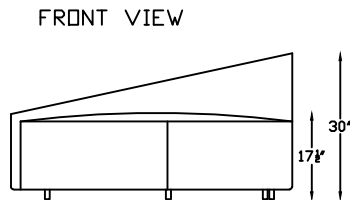

DD700961L ONE ARM  
ANGLE LOVE  
700961L ONE ARM  
ANGLE LOVE

DD700909 ARMLESS SOFA  
700909 ARMLESS SOFA

DD7009110R RIGHT CUDDLE END  
7009110R RIGHT CUDDLE END

DD700961L ONE ARM  
ANGLE LOVE  
700961L ONE ARM  
ANGLE LOVE  
\*SHOWN AS LEFT

DD700909 ARMLESS SOFA  
700909 ARMLESS SOFA

DD7009110R RIGHT CUDDLE END  
7009110R RIGHT CUDDLE END  
\*SHOWN AS RIGHT

Scale: 1/4" = 1'-0"

This schematic is current as of February 13, 2023.  
Lazar reserves the right to change dimensions  
and/or products offered. A more recent schematic may  
be available for this series at [www.lazarind.com](http://www.lazarind.com)

\*NOTE: L or R is determined by facing the piece.