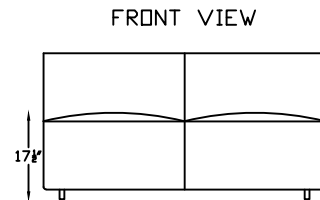

DD700961L ONE ARM  
ANGLE LOVE  
700961L ONE ARM  
ANGLE LOVE

DD700909 ARMLESS SOFA  
700909 ARMLESS SOFA

DD7009110R RIGHT CUDDLE END  
7009110R RIGHT CUDDLE END

DD700961L ONE ARM  
ANGLE LOVE  
700961L ONE ARM  
ANGLE LOVE  
\*SHOWN AS LEFT

DD700909 ARMLESS SOFA  
700909 ARMLESS SOFA

DD7009110R RIGHT CUDDLE END  
7009110R RIGHT CUDDLE END  
\*SHOWN AS RIGHT

Scale: 1/4" = 1'-0"

This schematic is current as of February 13, 2023.  
Lazar reserves the right to change dimensions  
and/or products offered. A more recent schematic may  
be available for this series at [www.lazarind.com](http://www.lazarind.com)

\*NOTE: L or R is determined by facing the piece.