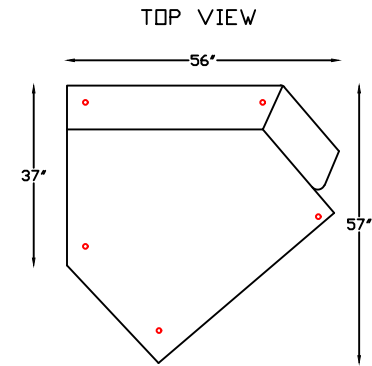

DD700961L ONE ARM  
ANGLE LOVE  
700961L ONE ARM  
ANGLE LOVE

DD700909 ARMLESS SOFA  
700909 ARMLESS SOFA

DD7009110R RIGHT CUDDLE END  
7009110R RIGHT CUDDLE END

DD700961L ONE ARM  
ANGLE LOVE  
700961L ONE ARM  
ANGLE LOVE  
\*SHOWN AS LEFT

DD700909 ARMLESS SOFA  
700909 ARMLESS SOFA

DD7009110R RIGHT CUDDLE END  
7009110R RIGHT CUDDLE END  
\*SHOWN AS RIGHT

Scale: 1/4" = 1'-0"

This schematic is current as of February 13, 2023.  
Lazar reserves the right to change dimensions  
and/or products offered. A more recent schematic may  
be available for this series at [www.lazarind.com](http://www.lazarind.com)

\*NOTE: L or R is determined by facing the piece.