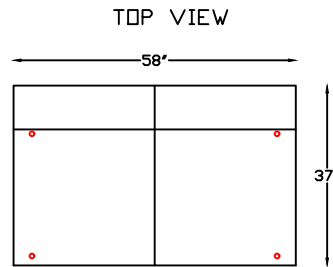

DD700961L ONE ARM  
ANGLE LOVE  
700961L ONE ARM  
ANGLE LOVE

DD700909 ARMLESS SOFA  
700909 ARMLESS SOFA

DD7009110R RIGHT CUDDLE END  
7009110R RIGHT CUDDLE END

DD700961L ONE ARM  
ANGLE LOVE  
700961L ONE ARM  
ANGLE LOVE  
\*SHOWN AS LEFT

DD700909 ARMLESS SOFA  
700909 ARMLESS SOFA

DD7009110R RIGHT CUDDLE END  
7009110R RIGHT CUDDLE END  
\*SHOWN AS RIGHT

Scale: 1/4" = 1'-0"

This schematic is current as of February 13, 2023.  
Lazar reserves the right to change dimensions  
and/or products offered. A more recent schematic may  
be available for this series at [www.lazarind.com](http://www.lazarind.com)

\*NOTE: L or R is determined by facing the piece.