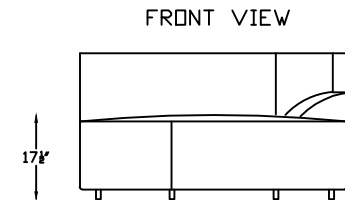

DD700961L ONE ARM  
ANGLE LOVE  
700961L ONE ARM  
ANGLE LOVE

DD700909 ARMLESS SOFA  
700909 ARMLESS SOFA

DD7009110R RIGHT CUDDLE END  
7009110R RIGHT CUDDLE END

DD700961L ONE ARM  
ANGLE LOVE  
700961L ONE ARM  
ANGLE LOVE  
\*SHOWN AS LEFT

DD700909 ARMLESS SOFA  
700909 ARMLESS SOFA

DD7009110R RIGHT CUDDLE END  
7009110R RIGHT CUDDLE END  
\*SHOWN AS RIGHT

Scale: 1/4" = 1'-0"

This schematic is current as of February 13, 2023.  
Lazar reserves the right to change dimensions  
and/or products offered. A more recent schematic may  
be available for this series at [www.lazarind.com](http://www.lazarind.com)

\*NOTE: L or R is determined by facing the piece.